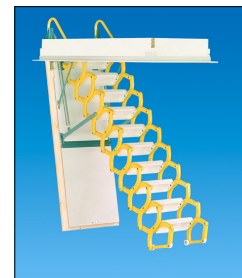

Rainbow Attic Stair

At last ... A well made attic stair!

- Easy to install
- Easy to use
- Built in safety features
- Heights from 7'4" to 11'6"
- Energy Savings
- 1 Year Limited Warranty

From any standpoint - design, functionality, strength, energy savings, ease of use and installation, Rainbow Stairs are unlike anything you've seen. The all-steel stair is powder coated in six different colors representing six sizes and with extension ranges accommodating anything from 7'4" to 11'6".

Features:

Safety handles

All steel corner joist hangers

- Melamine finish door - both sides
- 2" styrofoam core - R15 value
- Double weatherstripping

4' Telescopic hand rail

3/4" melamine coated MDF frame

Welded steel frame with 2" self finishing flange (no trim casing required)

Powder coated "Scissor" in color note: size determines color of scissor *

All Steel tread - 350 lb. capacity

distributed by:

1255 GAR Highway | Somerset, MA 02726
508.679.6479 phone | 508.235.4434 fax

21H Turnpike Road | Southboro, MA 01745
508.481.9774 phone | 508.229.8179 fax

Residential Use Only

Features:

- 350 lb. weight capacity
- 7'4" to 10' height range (Varies by model)
- Self adjusting stair rise
- All powder coated steel stair components
- Strong 3/4" melamine finish MDF frame
- 1" Styrofoam insulated door – melamine finish on both sides
- Weather stripping to reduce drafts and air leaks
- Protective floor bumpers
- Pole and hook for operating stair Melamine finished insulated door with