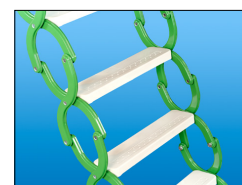

Rainbow Attic Stair

At last ... A well made attic stair!

- Easy to install
- Easy to use
- Built in safety features
- Heights from 7'4" to 11'6"
- Energy Savings
- 1 Year Limited Warranty

From any standpoint - design, functionality, strength, energy savings, ease of use and installation, Rainbow Stairs are unlike anything you've seen. The all-steel stair is powder coated in six different colors representing six sizes and with extension ranges accommodating anything from 7'4" to 11'6".

Features:

Safety handles

All steel corner joist hangers

- Melamine finish door - both sides
- 2" styrofoam core - R15 value
- Double weatherstripping

4' Telescopic hand rail

3/4" melamine coated MDF frame

Welded steel frame with 2" self finishing flange (no trim casing required)

Powder coated "Scissor" in color note: size determines color of scissor *

All Steel tread - 350 lb. capacity

distributed by:

1255 GAR Highway | Somerset, MA 02726
508.679.6479 phone | 508.235.4434 fax

21H Turnpike Road | Southboro, MA 01745
508.481.9774 phone | 508.229.8179 fax