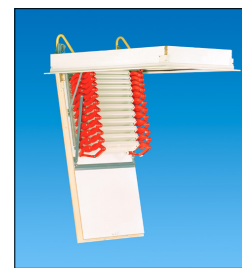

Rainbow Attic Stair

At last ... A well made attic stair!

- Easy to install
- Easy to use
- Built in safety features
- Heights from 7'4" to 11'6"
- Energy Savings
- 1 Year Limited Warranty

From any standpoint - design, functionality, strength, energy savings, ease of use and installation, Rainbow Stairs are unlike anything you've seen. The all-steel stair is powder coated in six different colors representing six sizes and with extension ranges accommodating anything from 7'4" to 11'6".

Features:

Safety handles

All steel corner joist hangers

- Melamine finish door - both sides
- 2" styrofoam core - R15 value
- Double weatherstripping

4' Telescopic hand rail

3/4" melamine coated MDF frame

Welded steel frame with 2" self finishing flange (no trim casing required)

Powder coated "Scissor" in color note: size determines color of scissor *

All Steel tread - 350 lb. capacity

distributed by:

1255 GAR Highway | Somerset, MA 02726
508.679.6479 phone | 508.235.4434 fax

21H Turnpike Road | Southboro, MA 01745
508.481.9774 phone | 508.229.8179 fax

Residential Use Only

Features:

- 350 lb. weight capacity
- 7'4" to 10' height range (Varies by model)
- Self adjusting stair rise
- All powder coated steel stair components
- Strong 3/4" melamine finish MDF frame
- 1" Styrofoam insulated door – melamine finish on both sides
- Weather stripping to reduce drafts and air leaks
- Protective floor bumpers
- Pole and hook for operating stair Melamine finished insulated door with